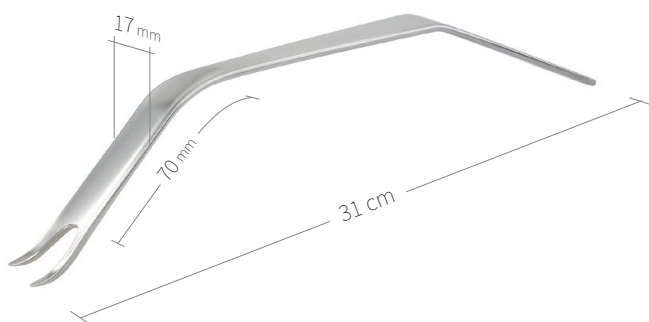

24.51.67

Subtilis retractor, 90° curved
41 x 100 mm / 30 cm

24.51.70

Subtilis Hip Lever 65° curved
V-shaped spike
30 x 100 mm / 32 cm

24.51.71

Subtilis trochant bone lever, 75° curved
with two long peaks
30 x 100 mm / 30 cm

24.51.72

Subtilis trochant bone lever, 40° curved
with two long peaks
30 x 100 mm / 33 cm

Retractors-Bone Levers / Hip-Knee / VI of VIII

24.51.73
Subtilis pelvis bone lever
22 x 130 mm / 24 cm

24.51.74
Subtilis bone lever
22 x 130 mm / 25 cm

24.51.76
Subtilis bone lever
two tips, double angled
17 x 70 mm / 31 cm

24.51.76L
Subtilis bone lever, two tips double angled,
longer soft-tissue protection
17 x 100 mm / 31 cm

24.51.77
Subtilis bone lever Pflüger
32 x 100 mm / 31 cm