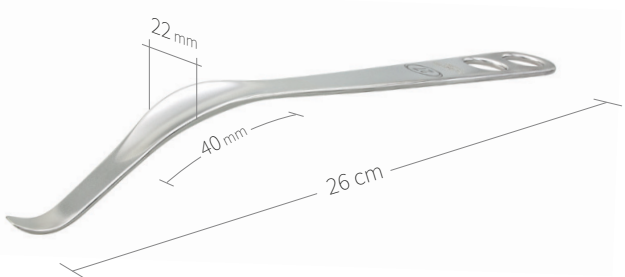

Retractors-Bone Levers / Hip-Knee / III of VIII

24.51.42

Subtilis bone lever after Ganz
24 x 40 mm / 27 cm

24.51.43

Subtilis bone lever Spina after Ganz
24 x 40 mm / 27 cm

24.51.45

Subtilis pubis-retractor after Ganz
with long beak
22 x 40 mm / 26 cm

24.51.46

Subtilis pubis-retractor after Ganz
with short beak
22 x 40 mm / 26 cm

24.51.48

Subtilis bone lever
double angled
15 x 45 mm / 28 cm

24.51.48L

Subtilis bone lever with
long soft-tissue protection double angled
15 x 100 mm / 31 cm