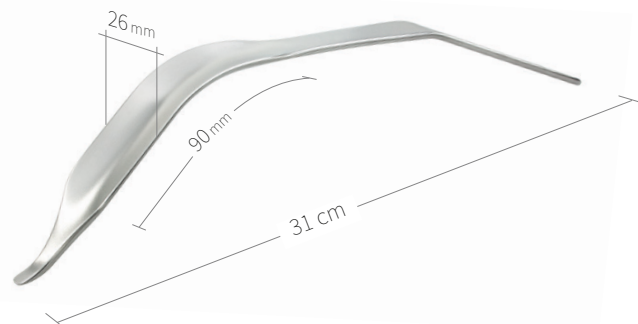

24.51.46

Subtilis pubis-retractor after Ganz
with short beak
22 x 40 mm / 26 cm

24.51.48

Subtilis bone lever
double angled
15 x 45 mm / 28 cm

24.51.48L

Subtilis bone lever with
long soft-tissue protection double angled
15 x 100 mm / 31 cm

Retractors-Bone Levers / Hip-Knee / IV of VIII

24.51.57

Subtilis bone lever double angled
with long soft-tissue protection
20 x 100 mm / 31 cm

24.51.58

Subtilis bone lever double angled
with long soft-tissue protection
26 x 90 mm / 31 cm

24.51.59

Subtilis bone lever double angled
with long soft-tissue protection
32 x 80 mm / 31 cm

24.51.50

Subtilis bone lever Amin narrow
22 x 120 mm / 29 cm

24.51.51

Subtilis bone lever Amin wide
32 x 100 mm / 30 cm