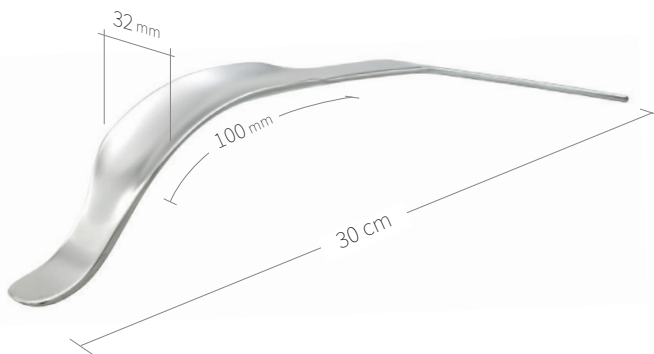

24.51.67

Subtilis retractor, 90° curved
41 x 100 mm / 30 cm

24.51.70

Subtilis Hip Lever 65° curved
V-shaped spike
30 x 100 mm / 32 cm

24.51.71

Subtilis trochant bone lever, 75° curved
with two long peaks
30 x 100 mm / 30 cm

24.51.72

Subtilis trochant bone lever, 40° curved
with two long peaks
30 x 100 mm / 33 cm

Retractors-Bone Levers / Hip-Knee / VI of VIII

24.51.73
Subtilis pelvis bone lever
22 x 130 mm / 24 cm

24.51.74
Subtilis bone lever
22 x 130 mm / 25 cm

24.51.76
Subtilis bone lever
two tips, double angled
17 x 70 mm / 31 cm

24.51.76L
Subtilis bone lever, two tips double angled,
longer soft-tissue protection
17 x 100 mm / 31 cm

24.51.77
Subtilis bone lever Pflüger
32 x 100 mm / 31 cm