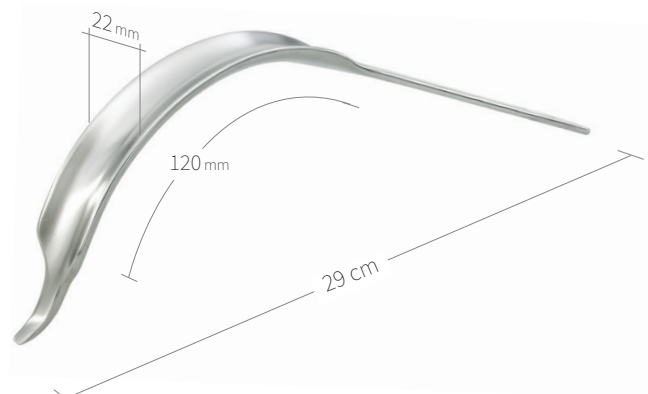

24.51.46

Subtilis pubis-retractor after Ganz
with short beak
22 x 40 mm / 26 cm

24.51.48

Subtilis bone lever
double angled
15 x 45 mm / 28 cm

24.51.48L

Subtilis bone lever with
long soft-tissue protection double angled
15 x 100 mm / 31 cm

Retractors-Bone Levers / Hip-Knee / IV of VIII

24.51.57

Subtilis bone lever double angled
with long soft-tissue protection
20 x 100 mm / 31 cm

24.51.58

Subtilis bone lever double angled
with long soft-tissue protection
26 x 90 mm / 31 cm

24.51.59

Subtilis bone lever double angled
with long soft-tissue protection
32 x 80 mm / 31 cm

24.51.50

Subtilis bone lever Amin narrow
22 x 120 mm / 29 cm

24.51.51

Subtilis bone lever Amin wide
32 x 100 mm / 30 cm