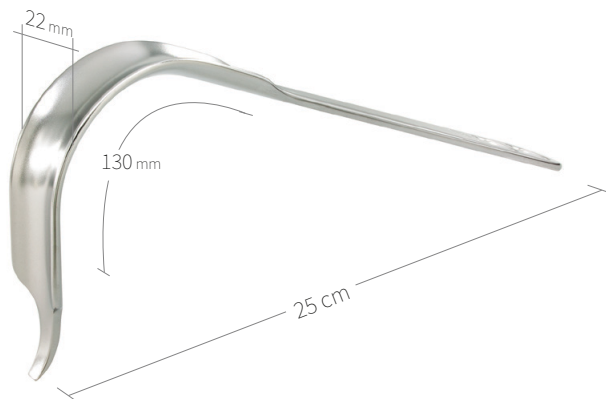

24.51.67

Subtilis retractor, 90° curved
41 x 100 mm / 30 cm

24.51.70

Subtilis Hip Lever 65° curved
V-shaped spike
30 x 100 mm / 32 cm

24.51.71

Subtilis trochant bone lever, 75° curved
with two long peaks
30 x 100 mm / 30 cm

24.51.72

Subtilis trochant bone lever, 40° curved
with two long peaks
30 x 100 mm / 33 cm

Retractors-Bone Levers / Hip-Knee / VI of VIII

24.51.73
Subtilis pelvis bone lever
22 x 130 mm / 24 cm

24.51.74
Subtilis bone lever
22 x 130 mm / 25 cm

24.51.76
Subtilis bone lever
two tips, double angled
17 x 70 mm / 31 cm

24.51.76L
Subtilis bone lever, two tips double angled,
longer soft-tissue protection
17 x 100 mm / 31 cm

24.51.77
Subtilis bone lever Pflüger
32 x 100 mm / 31 cm