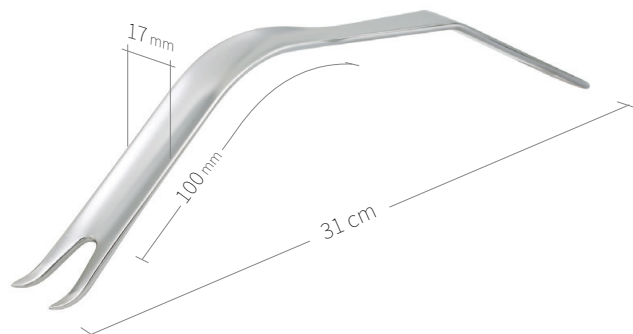

24.51.67

Subtilis retractor, 90° curved
41 x 100 mm / 30 cm

24.51.70

Subtilis Hip Lever 65° curved
V-shaped spike
30 x 100 mm / 32 cm

24.51.71

Subtilis trochant bone lever, 75° curved
with two long peaks
30 x 100 mm / 30 cm

24.51.72

Subtilis trochant bone lever, 40° curved
with two long peaks
30 x 100 mm / 33 cm

Retractors-Bone Levers / Hip-Knee / VI of VIII

24.51.73
Subtilis pelvis bone lever
22 x 130 mm / 24 cm

24.51.74
Subtilis bone lever
22 x 130 mm / 25 cm

24.51.76
Subtilis bone lever
two tips, double angled
17 x 70 mm / 31 cm

24.51.76L
Subtilis bone lever, two tips double angled,
longer soft-tissue protection
17 x 100 mm / 31 cm

24.51.77
Subtilis bone lever Pflüger
32 x 100 mm / 31 cm