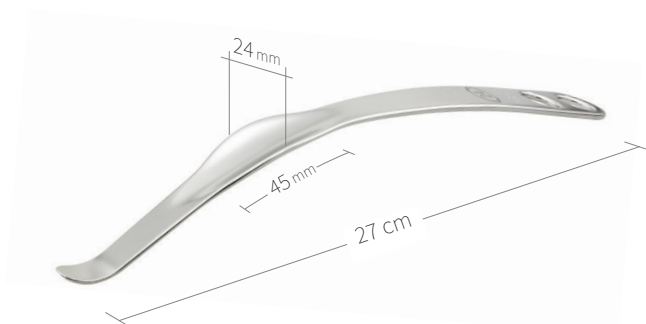

24.51.38

Subtilis bone lever Hohmann
18 x 40 mm / 24 cm

24.51.38L

Subtilis bone lever
with long soft-tissue protection
18 x 75 mm / 27 cm

24.51.39L

Subtilis bone lever 40° angled
with long soft-tissue protection
18 mm x 75 mm / 26,5 cm

Retractors-Bone Levers / Hip-Knee / II of VIII

24.51.63
Subtilis bone lever Hohmann
41 x 45 mm / 24 cm

24.51.63L
Subtilis bone lever, angled
with long soft-tissue protection
41 x 65 mm / 32 cm

24.51.40
Subtilis retractor blunt
24 x 40 mm / 27 cm

24.51.40L
Subtilis retractor blunt
with long soft-tissue protection
24 x 80 mm / 32 cm

24.51.41
Subtilis retractor blunt,
double-angled
24 x 40 mm / 25 cm

24.51.41L
Subtilis retractor blunt, double angled
with long soft-tissue protection
24 x 80 mm / 29 cm

24.51.46

Subtilis pubis-retractor after Ganz
with short beak
22 x 40 mm / 26 cm

24.51.48

Subtilis bone lever
double angled
15 x 45 mm / 28 cm

24.51.48L

Subtilis bone lever with
long soft-tissue protection double angled
15 x 100 mm / 31 cm