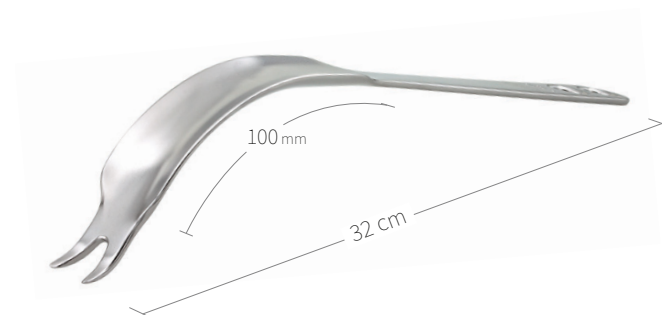

24.51.59

Subtilis bone lever double angled
with long soft-tissue protection
32 x 80 mm / 31 cm

24.51.50

Subtilis bone lever Amin narrow
22 x 120 mm / 29 cm

24.51.51

Subtilis bone lever Amin wide
32 x 100 mm / 30 cm

24.51.52

Subtilis retraktor deep
22 x 120 mm / 28,5 cm

Retractors-Bone Levers / Hip-Knee / V of VIII

24.51.53

Subtilis / customisation
bone lever with wide blunt beak
32 x 100 mm / 30 cm

24.51.54

Subtilis Bone Lever with concave curved
soft tissue protection
19 x 75 mm / 27 cm

24.51.67

Subtilis retractor, 90° curved
41 x 100 mm / 30 cm

24.51.70

Subtilis Hip Lever 65° curved
V-shaped spike
30 x 100 mm / 32 cm

24.51.71

Subtilis trochant bone lever, 75° curved
with two long peaks
30 x 100 mm / 30 cm