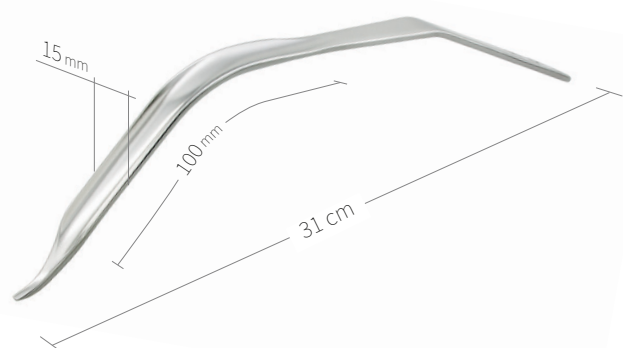

Retractors-Bone Levers / Hip-Knee / III of VIII

24.51.42

Subtilis bone lever after Ganz
24 x 40 mm / 27 cm

24.51.43

Subtilis bone lever Spina after Ganz
24 x 40 mm / 27 cm

24.51.45

Subtilis pubis-retractor after Ganz
with long beak
22 x 40 mm / 26 cm

24.51.46

Subtilis pubis-retractor after Ganz
with short beak
22 x 40 mm / 26 cm

24.51.48

Subtilis bone lever
double angled
15 x 45 mm / 28 cm

24.51.48L

Subtilis bone lever with
long soft-tissue protection double angled
15 x 100 mm / 31 cm