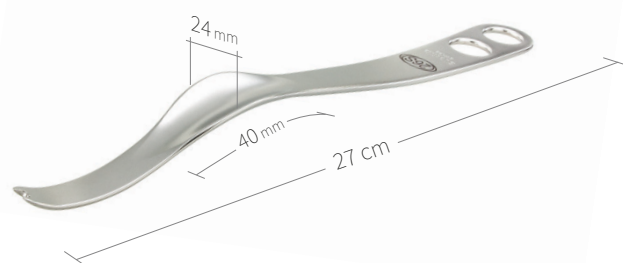

24.51.43

Subtilis bone lever Spina after Ganz
24 x 40 mm / 27 cm