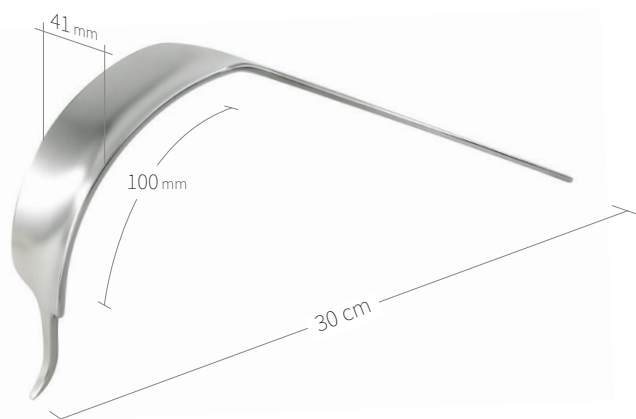

24.51.59

Subtilis bone lever double angled
with long soft-tissue protection
32 x 80 mm / 31 cm

24.51.50

Subtilis bone lever Amin narrow
22 x 120 mm / 29 cm

24.51.51

Subtilis bone lever Amin wide
32 x 100 mm / 30 cm

24.51.52

Subtilis retraktor deep
22 x 120 mm / 28,5 cm

Retractors-Bone Levers / Hip-Knee / V of VIII

24.51.53

Subtilis / customisation
bone lever with wide blunt beak
32 x 100 mm / 30 cm

24.51.54

Subtilis Bone Lever with concave curved
soft tissue protection
19 x 75 mm / 27 cm

24.51.67

Subtilis retractor, 90° curved
41 x 100 mm / 30 cm

24.51.70

Subtilis Hip Lever 65° curved
V-shaped spike
30 x 100 mm / 32 cm

24.51.71

Subtilis trochant bone lever, 75° curved
with two long peaks
30 x 100 mm / 30 cm