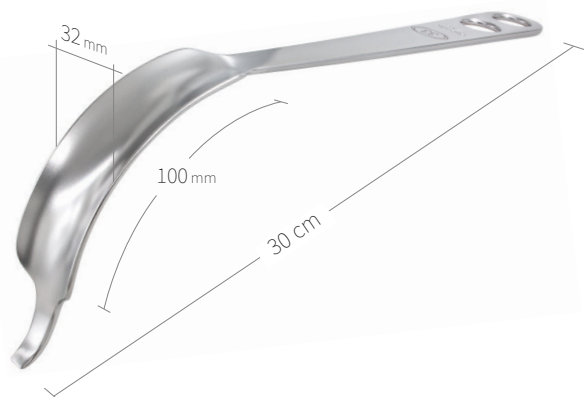

Retractors-Bone Levers / Hip-Knee / V of VIII

24.51.53

Subtilis / customisation
bone lever with wide blunt beak
32 x 100 mm / 30 cm