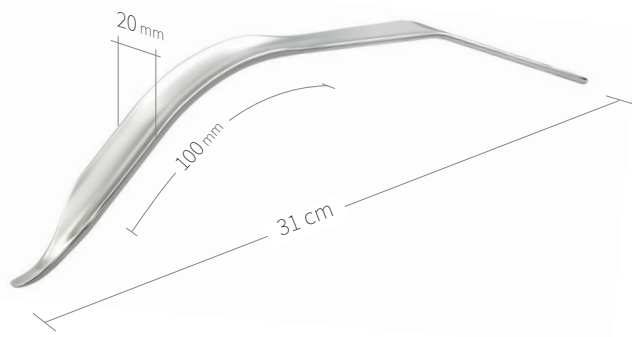

Retractors-Bone Levers / Hip-Knee / IV of VIII

24.51.57

Subtilis bone lever double angled
with long soft-tissue protection
20 x 100 mm / 31 cm