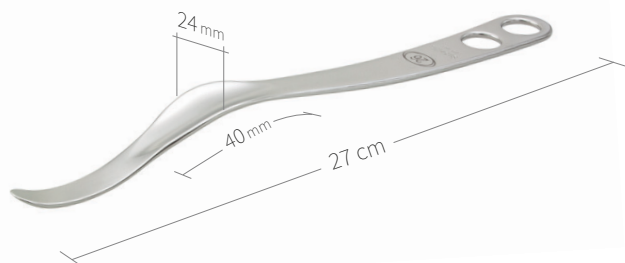

24.51.40L
Subtilis retractor blunt
with long soft-tissue protection
24 x 80 mm / 32 cm

24.51.41
Subtilis retractor blunt,
double-angled
24 x 40 mm / 25 cm

24.51.41L
Subtilis retractor blunt, double angled
with long soft-tissue protection
24 x 80 mm / 29 cm

Retractors-Bone Levers / Hip-Knee / III of VIII

24.51.42

Subtilis bone lever after Ganz
24 x 40 mm / 27 cm

24.51.43

Subtilis bone lever Spina after Ganz
24 x 40 mm / 27 cm

24.51.45

Subtilis pubis-retractor after Ganz
with long beak
22 x 40 mm / 26 cm

24.51.46

Subtilis pubis-retractor after Ganz
with short beak
22 x 40 mm / 26 cm

24.51.48

Subtilis bone lever
double angled
15 x 45 mm / 28 cm

24.51.48L

Subtilis bone lever with
long soft-tissue protection double angled
15 x 100 mm / 31 cm