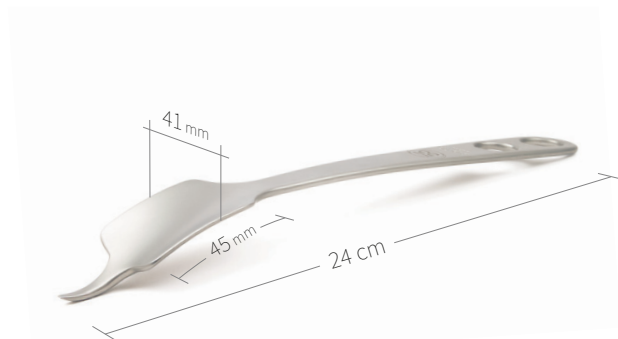

24.51.38

Subtilis bone lever Hohmann
18 x 40 mm / 24 cm

24.51.38L

Subtilis bone lever
with long soft-tissue protection
18 x 75 mm / 27 cm

24.51.39L

Subtilis bone lever 40° angled
with long soft-tissue protection
18 mm x 75 mm / 26,5 cm

Retractors-Bone Levers / Hip-Knee / II of VIII

24.51.63
Subtilis bone lever Hohmann
41 x 45 mm / 24 cm

24.51.63L
Subtilis bone lever, angled
with long soft-tissue protection
41 x 65 mm / 32 cm

24.51.40
Subtilis retractor blunt
24 x 40 mm / 27 cm