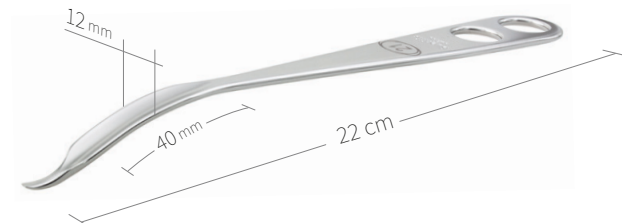

Retractors-Bone Levers / Hip-Knee / I of VIII

24.51.36

Subtilis bone lever Hohmann
8,5 x 40 mm / 22 cm

24.51.37

Subtilis bone lever Hohmann
12 x 40 mm / 22 cm

24.51.37L

Subtilis bone lever
with long soft-tissue protection
12 x 75 mm / 26 cm

24.51.38

Subtilis bone lever Hohmann
18 x 40 mm / 24 cm

24.51.38L

Subtilis bone lever
with long soft-tissue protection
18 x 75 mm / 27 cm

24.51.39L

Subtilis bone lever 40° angled
with long soft-tissue protection
18 mm x 75 mm / 26,5 cm