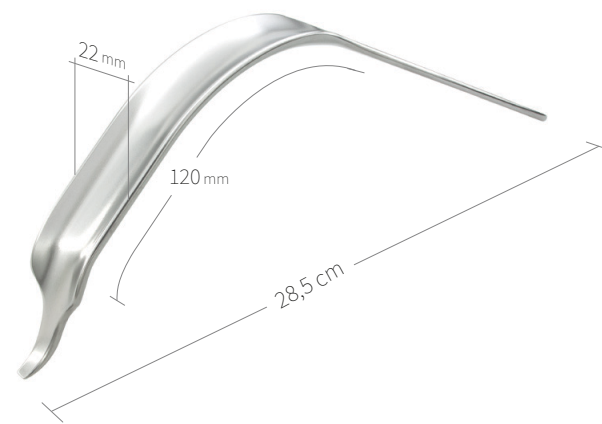

Retractors-Bone Levers / Hip-Knee / IV of VIII

24.51.57

Subtilis bone lever double angled
with long soft-tissue protection
20 x 100 mm / 31 cm

24.51.58

Subtilis bone lever double angled
with long soft-tissue protection
26 x 90 mm / 31 cm

24.51.59

Subtilis bone lever double angled
with long soft-tissue protection
32 x 80 mm / 31 cm

24.51.50

Subtilis bone lever Amin narrow
22 x 120 mm / 29 cm

24.51.51

Subtilis bone lever Amin wide
32 x 100 mm / 30 cm

24.51.52

Subtilis retraktor deep
22 x 120 mm / 28,5 cm

Retractors-Bone Levers / Hip-Knee / V of VIII

24.51.53

Subtilis / customisation
bone lever with wide blunt beak
32 x 100 mm / 30 cm

24.51.54

Subtilis Bone Lever with concave curved
soft tissue protection
19 x 75 mm / 27 cm

24.51.67

Subtilis retractor, 90° curved
41 x 100 mm / 30 cm

24.51.70

Subtilis Hip Lever 65° curved
V-shaped spike
30 x 100 mm / 32 cm

24.51.71

Subtilis trochant bone lever, 75° curved
with two long peaks
30 x 100 mm / 30 cm