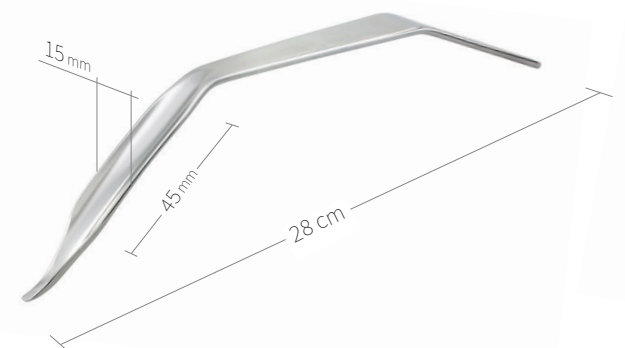

Retractors-Bone Levers / Hip-Knee / III of VIII

24.51.42

Subtilis bone lever after Ganz
24 x 40 mm / 27 cm

24.51.43

Subtilis bone lever Spina after Ganz
24 x 40 mm / 27 cm

24.51.45

Subtilis pubis-retractor after Ganz
with long beak
22 x 40 mm / 26 cm

24.51.46

Subtilis pubis-retractor after Ganz
with short beak
22 x 40 mm / 26 cm

24.51.48

Subtilis bone lever
double angled
15 x 45 mm / 28 cm

24.51.48L

Subtilis bone lever with
long soft-tissue protection double angled
15 x 100 mm / 31 cm