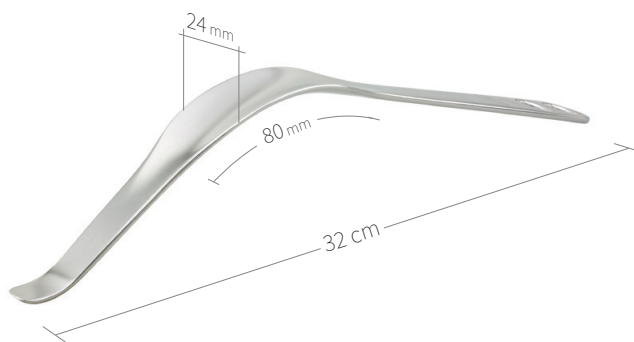

24.51.38

Subtilis bone lever Hohmann
18 x 40 mm / 24 cm

24.51.38L

Subtilis bone lever
with long soft-tissue protection
18 x 75 mm / 27 cm

24.51.39L

Subtilis bone lever 40° angled
with long soft-tissue protection
18 mm x 75 mm / 26,5 cm

Retractors-Bone Levers / Hip-Knee / II of VIII

24.51.63
Subtilis bone lever Hohmann
41 x 45 mm / 24 cm

24.51.63L
Subtilis bone lever, angled
with long soft-tissue protection
41 x 65 mm / 32 cm

24.51.40
Subtilis retractor blunt
24 x 40 mm / 27 cm

24.51.40L
Subtilis retractor blunt
with long soft-tissue protection
24 x 80 mm / 32 cm

24.51.41
Subtilis retractor blunt,
double-angled
24 x 40 mm / 25 cm

24.51.41L
Subtilis retractor blunt, double angled
with long soft-tissue protection
24 x 80 mm / 29 cm

24.51.46

Subtilis pubis-retractor after Ganz
with short beak
22 x 40 mm / 26 cm

24.51.48

Subtilis bone lever
double angled
15 x 45 mm / 28 cm

24.51.48L

Subtilis bone lever with
long soft-tissue protection double angled
15 x 100 mm / 31 cm