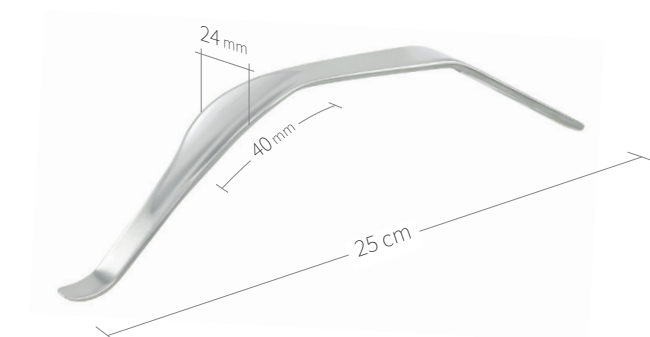

24.51.38

Subtilis bone lever Hohmann
18 x 40 mm / 24 cm

24.51.38L

Subtilis bone lever
with long soft-tissue protection
18 x 75 mm / 27 cm

24.51.39L

Subtilis bone lever 40° angled
with long soft-tissue protection
18 mm x 75 mm / 26,5 cm

Retractors-Bone Levers / Hip-Knee / II of VIII

24.51.63
Subtilis bone lever Hohmann
41 x 45 mm / 24 cm

24.51.63L
Subtilis bone lever, angled
with long soft-tissue protection
41 x 65 mm / 32 cm

24.51.40
Subtilis retractor blunt
24 x 40 mm / 27 cm

24.51.40L
Subtilis retractor blunt
with long soft-tissue protection
24 x 80 mm / 32 cm

24.51.41
Subtilis retractor blunt,
double-angled
24 x 40 mm / 25 cm

24.51.41L
Subtilis retractor blunt, double angled
with long soft-tissue protection
24 x 80 mm / 29 cm

24.51.46

Subtilis pubis-retractor after Ganz
with short beak
22 x 40 mm / 26 cm

24.51.48

Subtilis bone lever
double angled
15 x 45 mm / 28 cm

24.51.48L

Subtilis bone lever with
long soft-tissue protection double angled
15 x 100 mm / 31 cm