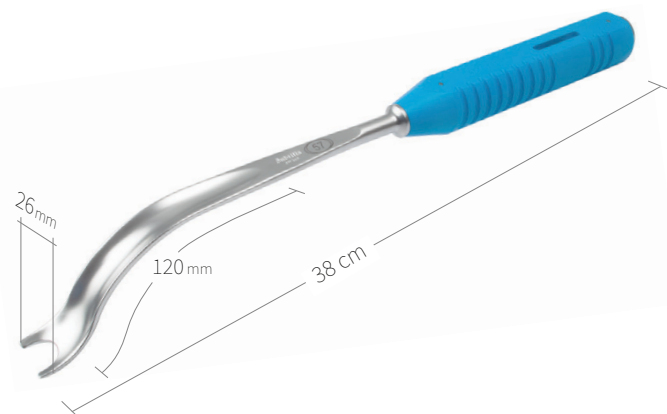

24.51.91

Subtilis lever for the pelvis with
blue plastic handle & weight slot
26 x 120 mm / 38 cm