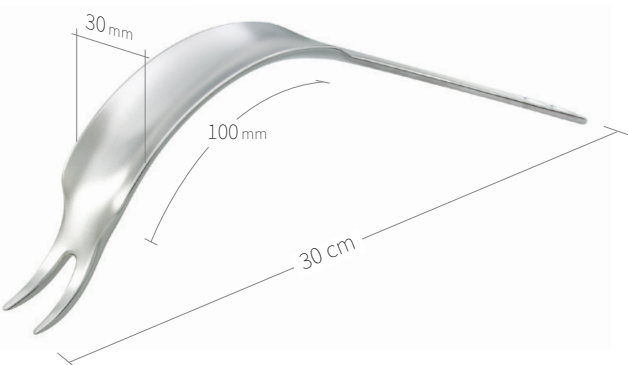

24.51.59

Subtilis bone lever double angled
with long soft-tissue protection
32 x 80 mm / 31 cm

24.51.50

Subtilis bone lever Amin narrow
22 x 120 mm / 29 cm

24.51.51

Subtilis bone lever Amin wide
32 x 100 mm / 30 cm

24.51.52

Subtilis retraktor deep
22 x 120 mm / 28,5 cm

Retractors-Bone Levers / Hip-Knee / V of VIII

24.51.53

Subtilis / customisation
bone lever with wide blunt beak
32 x 100 mm / 30 cm

24.51.54

Subtilis Bone Lever with concave curved
soft tissue protection
19 x 75 mm / 27 cm

24.51.67

Subtilis retractor, 90° curved
41 x 100 mm / 30 cm

24.51.70

Subtilis Hip Lever 65° curved
V-shaped spike
30 x 100 mm / 32 cm

24.51.71

Subtilis trochant bone lever, 75° curved
with two long peaks
30 x 100 mm / 30 cm