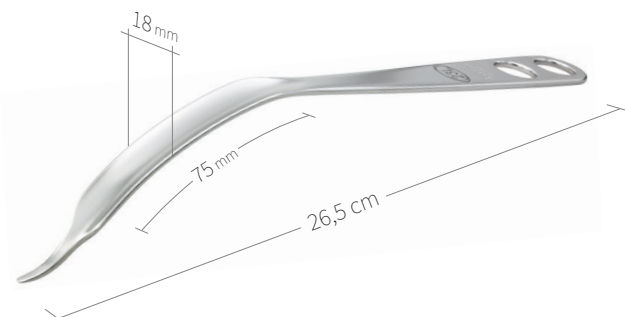

Retractors-Bone Levers / Hip-Knee / I of VIII

24.51.36

Subtilis bone lever Hohmann
8,5 x 40 mm / 22 cm

24.51.37

Subtilis bone lever Hohmann
12 x 40 mm / 22 cm

24.51.37L

Subtilis bone lever
with long soft-tissue protection
12 x 75 mm / 26 cm

24.51.38

Subtilis bone lever Hohmann
18 x 40 mm / 24 cm

24.51.38L

Subtilis bone lever
with long soft-tissue protection
18 x 75 mm / 27 cm

24.51.39L

Subtilis bone lever 40° angled
with long soft-tissue protection
18 mm x 75 mm / 26,5 cm

24.51.46

Subtilis pubis-retractor after Ganz
with short beak
22 x 40 mm / 26 cm

24.51.48

Subtilis bone lever
double angled
15 x 45 mm / 28 cm

24.51.48L

Subtilis bone lever with
long soft-tissue protection double angled
15 x 100 mm / 31 cm

24.51.67

Subtilis retractor, 90° curved
41 x 100 mm / 30 cm

24.51.70

Subtilis Hip Lever 65° curved
V-shaped spike
30 x 100 mm / 32 cm

24.51.71

Subtilis trochant bone lever, 75° curved
with two long peaks
30 x 100 mm / 30 cm