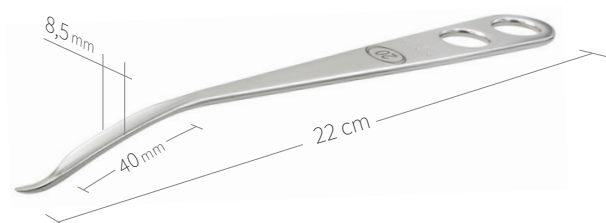

Retractors-Bone Levers / Hip-Knee / I of VIII

24.51.36

Subtilis bone lever Hohmann
8,5 x 40 mm / 22 cm

24.51.37

Subtilis bone lever Hohmann
12 x 40 mm / 22 cm

24.51.37L

Subtilis bone lever
with long soft-tissue protection
12 x 75 mm / 26 cm

24.51.38

Subtilis bone lever Hohmann
18 x 40 mm / 24 cm

24.51.38L

Subtilis bone lever
with long soft-tissue protection
18 x 75 mm / 27 cm

24.51.39L

Subtilis bone lever 40° angled
with long soft-tissue protection
18 mm x 75 mm / 26,5 cm