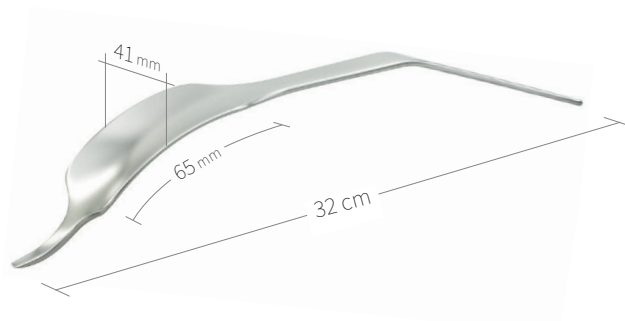

24.51.38

Subtilis bone lever Hohmann
18 x 40 mm / 24 cm

24.51.38L

Subtilis bone lever
with long soft-tissue protection
18 x 75 mm / 27 cm

24.51.39L

Subtilis bone lever 40° angled
with long soft-tissue protection
18 mm x 75 mm / 26,5 cm

Retractors-Bone Levers / Hip-Knee / II of VIII

24.51.63
Subtilis bone lever Hohmann
41 x 45 mm / 24 cm

24.51.63L
Subtilis bone lever, angled
with long soft-tissue protection
41 x 65 mm / 32 cm

24.51.40
Subtilis retractor blunt
24 x 40 mm / 27 cm