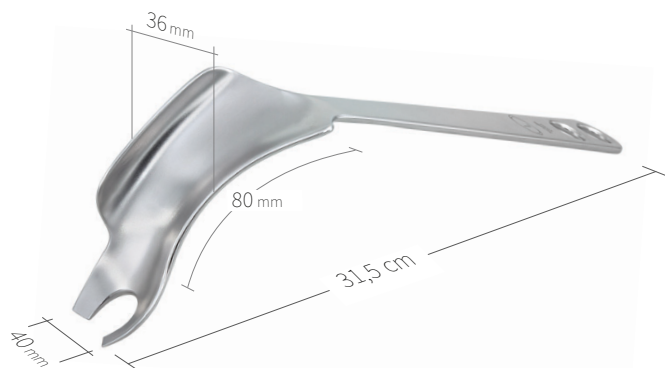

Retractors-Bone Levers / Hip-Knee / VII of VIII

24.51.80

Subtilis Soft Tissue Lever, Nötzli left
40 x 36 mm / 31,5 cm