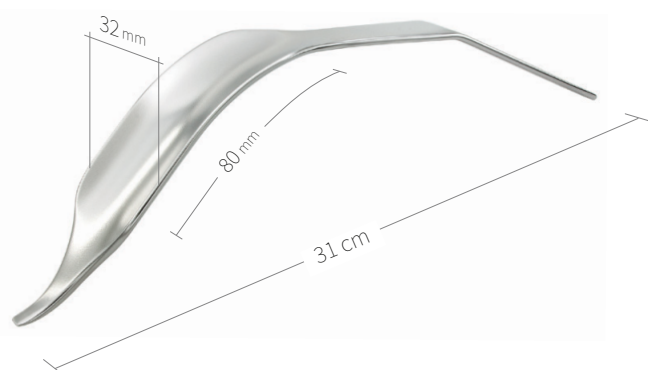

24.51.46

Subtilis pubis-retractor after Ganz
with short beak
22 x 40 mm / 26 cm

24.51.48

Subtilis bone lever
double angled
15 x 45 mm / 28 cm

24.51.48L

Subtilis bone lever with
long soft-tissue protection double angled
15 x 100 mm / 31 cm

Retractors-Bone Levers / Hip-Knee / IV of VIII

24.51.57

Subtilis bone lever double angled
with long soft-tissue protection
20 x 100 mm / 31 cm

24.51.58

Subtilis bone lever double angled
with long soft-tissue protection
26 x 90 mm / 31 cm

24.51.59

Subtilis bone lever double angled
with long soft-tissue protection
32 x 80 mm / 31 cm

24.51.50

Subtilis bone lever Amin narrow
22 x 120 mm / 29 cm

24.51.51

Subtilis bone lever Amin wide
32 x 100 mm / 30 cm