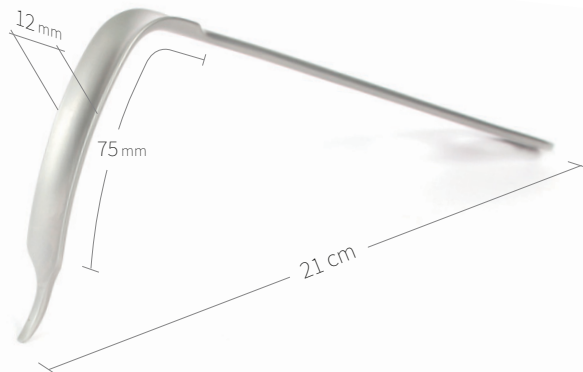

24.52.30
Subtilis retractor with long soft-tissue protection
12 x 75 mm / 21 cm / 90° gebogen