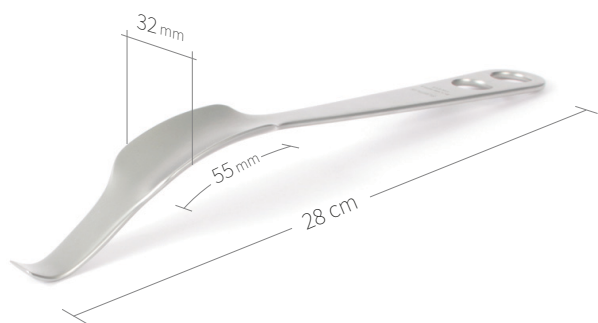

Retractors-Bone Levers / Hip-Knee / VIII of VIII

24.50.50
Subtilis bone lever Hohmann
32 mm / 28 cm