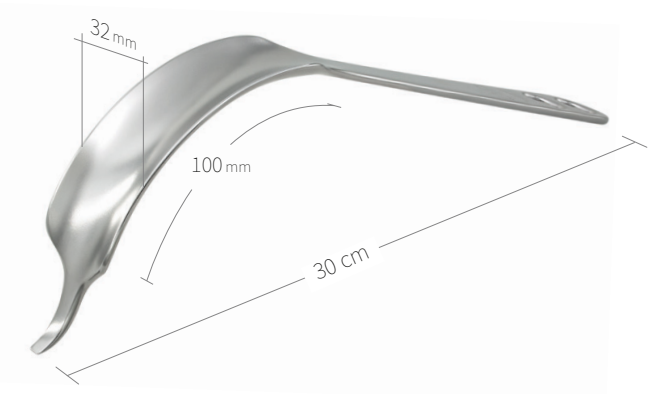

24.51.46

Subtilis pubis-retractor after Ganz
with short beak
22 x 40 mm / 26 cm

24.51.48

Subtilis bone lever
double angled
15 x 45 mm / 28 cm

24.51.48L

Subtilis bone lever with
long soft-tissue protection double angled
15 x 100 mm / 31 cm

Retractors-Bone Levers / Hip-Knee / IV of VIII

24.51.57

Subtilis bone lever double angled
with long soft-tissue protection
20 x 100 mm / 31 cm

24.51.58

Subtilis bone lever double angled
with long soft-tissue protection
26 x 90 mm / 31 cm

24.51.59

Subtilis bone lever double angled
with long soft-tissue protection
32 x 80 mm / 31 cm

24.51.50

Subtilis bone lever Amin narrow
22 x 120 mm / 29 cm

24.51.51

Subtilis bone lever Amin wide
32 x 100 mm / 30 cm