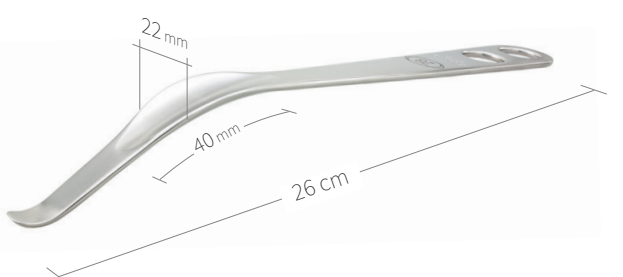

Retractors-Bone Levers / Hip-Knee / III of VIII

24.51.42

Subtilis bone lever after Ganz
24 x 40 mm / 27 cm

24.51.43

Subtilis bone lever Spina after Ganz
24 x 40 mm / 27 cm

24.51.45

Subtilis pubis-retractor after Ganz
with long beak
22 x 40 mm / 26 cm

24.51.46

Subtilis pubis-retractor after Ganz
with short beak
22 x 40 mm / 26 cm

24.51.48

Subtilis bone lever
double angled
15 x 45 mm / 28 cm

24.51.48L

Subtilis bone lever with
long soft-tissue protection double angled
15 x 100 mm / 31 cm