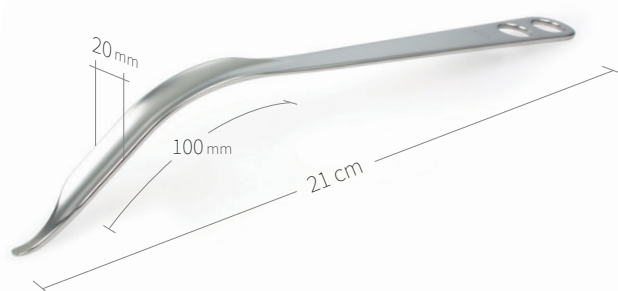

99.24.47
Subtilis Retractor
with long Soft-Tissue protection
20 x 100 mm / 32 cm