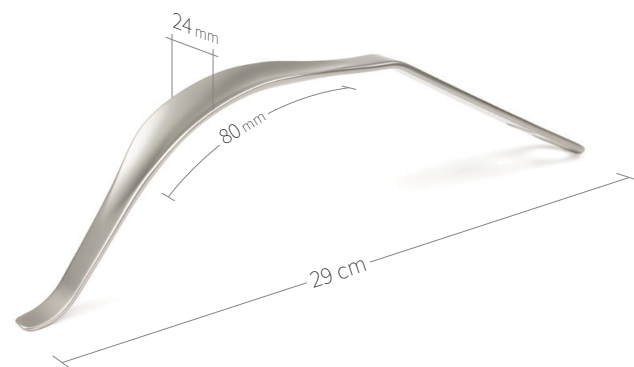

24.51.41L
Subtilis retractor blunt, double angled
with long soft-tissue protection
24 x 80 mm / 29 cm