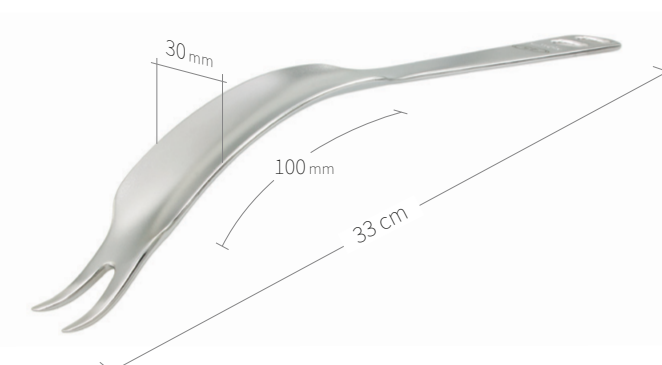

24.51.67

Subtilis retractor, 90° curved
41 x 100 mm / 30 cm

24.51.70

Subtilis Hip Lever 65° curved
V-shaped spike
30 x 100 mm / 32 cm

24.51.71

Subtilis trochant bone lever, 75° curved
with two long peaks
30 x 100 mm / 30 cm