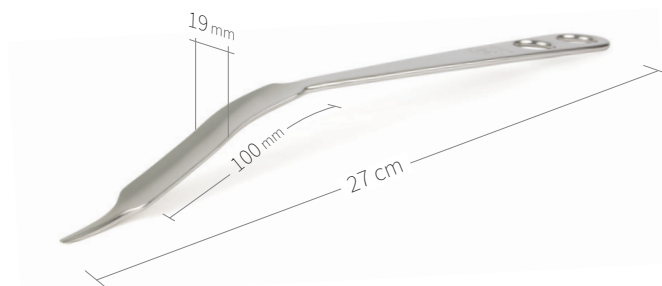

24.51.59

Subtilis bone lever double angled
with long soft-tissue protection
32 x 80 mm / 31 cm

24.51.50

Subtilis bone lever Amin narrow
22 x 120 mm / 29 cm

24.51.51

Subtilis bone lever Amin wide
32 x 100 mm / 30 cm

24.51.52

Subtilis retraktor deep
22 x 120 mm / 28,5 cm

Retractors-Bone Levers / Hip-Knee / V of VIII

24.51.53

Subtilis / customisation
bone lever with wide blunt beak
32 x 100 mm / 30 cm

24.51.54

Subtilis Bone Lever with concave curved
soft tissue protection
19 x 75 mm / 27 cm

24.51.67

Subtilis retractor, 90° curved
41 x 100 mm / 30 cm

24.51.70

Subtilis Hip Lever 65° curved
V-shaped spike
30 x 100 mm / 32 cm

24.51.71

Subtilis trochant bone lever, 75° curved
with two long peaks
30 x 100 mm / 30 cm