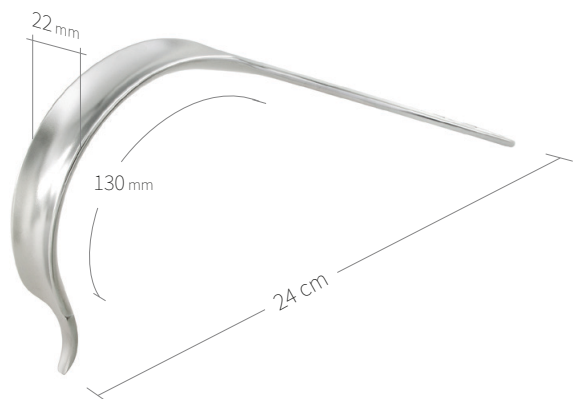

24.51.67

Subtilis retractor, 90° curved
41 x 100 mm / 30 cm

24.51.70

Subtilis Hip Lever 65° curved
V-shaped spike
30 x 100 mm / 32 cm

24.51.71

Subtilis trochant bone lever, 75° curved
with two long peaks
30 x 100 mm / 30 cm

24.51.72

Subtilis trochant bone lever, 40° curved
with two long peaks
30 x 100 mm / 33 cm

Retractors-Bone Levers / Hip-Knee / VI of VIII

24.51.73
Subtilis pelvis bone lever
22 x 130 mm / 24 cm

24.51.74
Subtilis bone lever
22 x 130 mm / 25 cm