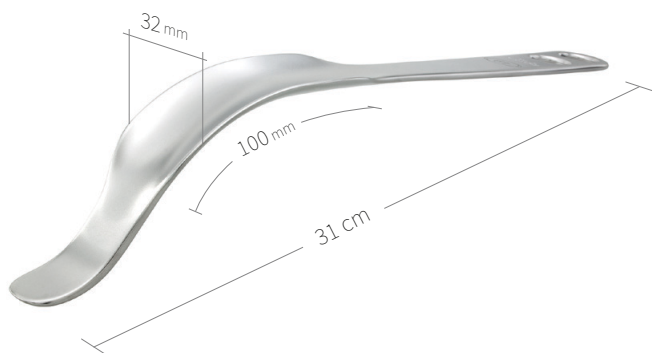

24.51.67

Subtilis retractor, 90° curved
41 x 100 mm / 30 cm

24.51.70

Subtilis Hip Lever 65° curved
V-shaped spike
30 x 100 mm / 32 cm

24.51.71

Subtilis trochant bone lever, 75° curved
with two long peaks
30 x 100 mm / 30 cm

24.51.72

Subtilis trochant bone lever, 40° curved
with two long peaks
30 x 100 mm / 33 cm

Retractors-Bone Levers / Hip-Knee / VI of VIII

24.51.73
Subtilis pelvis bone lever
22 x 130 mm / 24 cm

24.51.74
Subtilis bone lever
22 x 130 mm / 25 cm

24.51.76
Subtilis bone lever
two tips, double angled
17 x 70 mm / 31 cm

24.51.76L
Subtilis bone lever, two tips double angled,
longer soft-tissue protection
17 x 100 mm / 31 cm

24.51.77
Subtilis bone lever Pflüger
32 x 100 mm / 31 cm